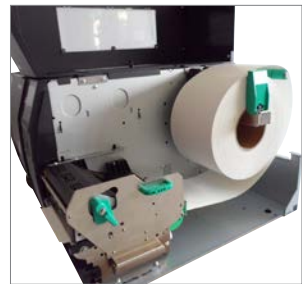

# > B-EX4D2

TAILORED FOR LOGISTICS & TRANSPORT  
4 INCH DIRECT THERMAL ONLY LABEL PRINTER

TOSHIBA EX4-D2 4" thermal paper industrial printer incorporates the latest in direct thermal print technology allowing smart mechanics, top of the line reliability as well as a perfect print quality.