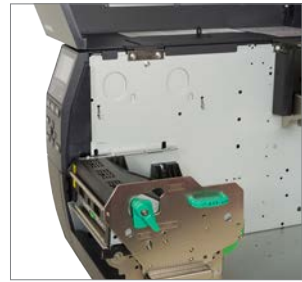

# > B-EX4D2

TAILORED FOR LOGISTICS & TRANSPORT  
4 INCH DIRECT THERMAL ONLY LABEL PRINTER

TOSHIBA EX4-D2 4" thermal paper industrial printer incorporates the latest in direct thermal print technology allowing smart mechanics, top of the line reliability as well as a perfect print quality.